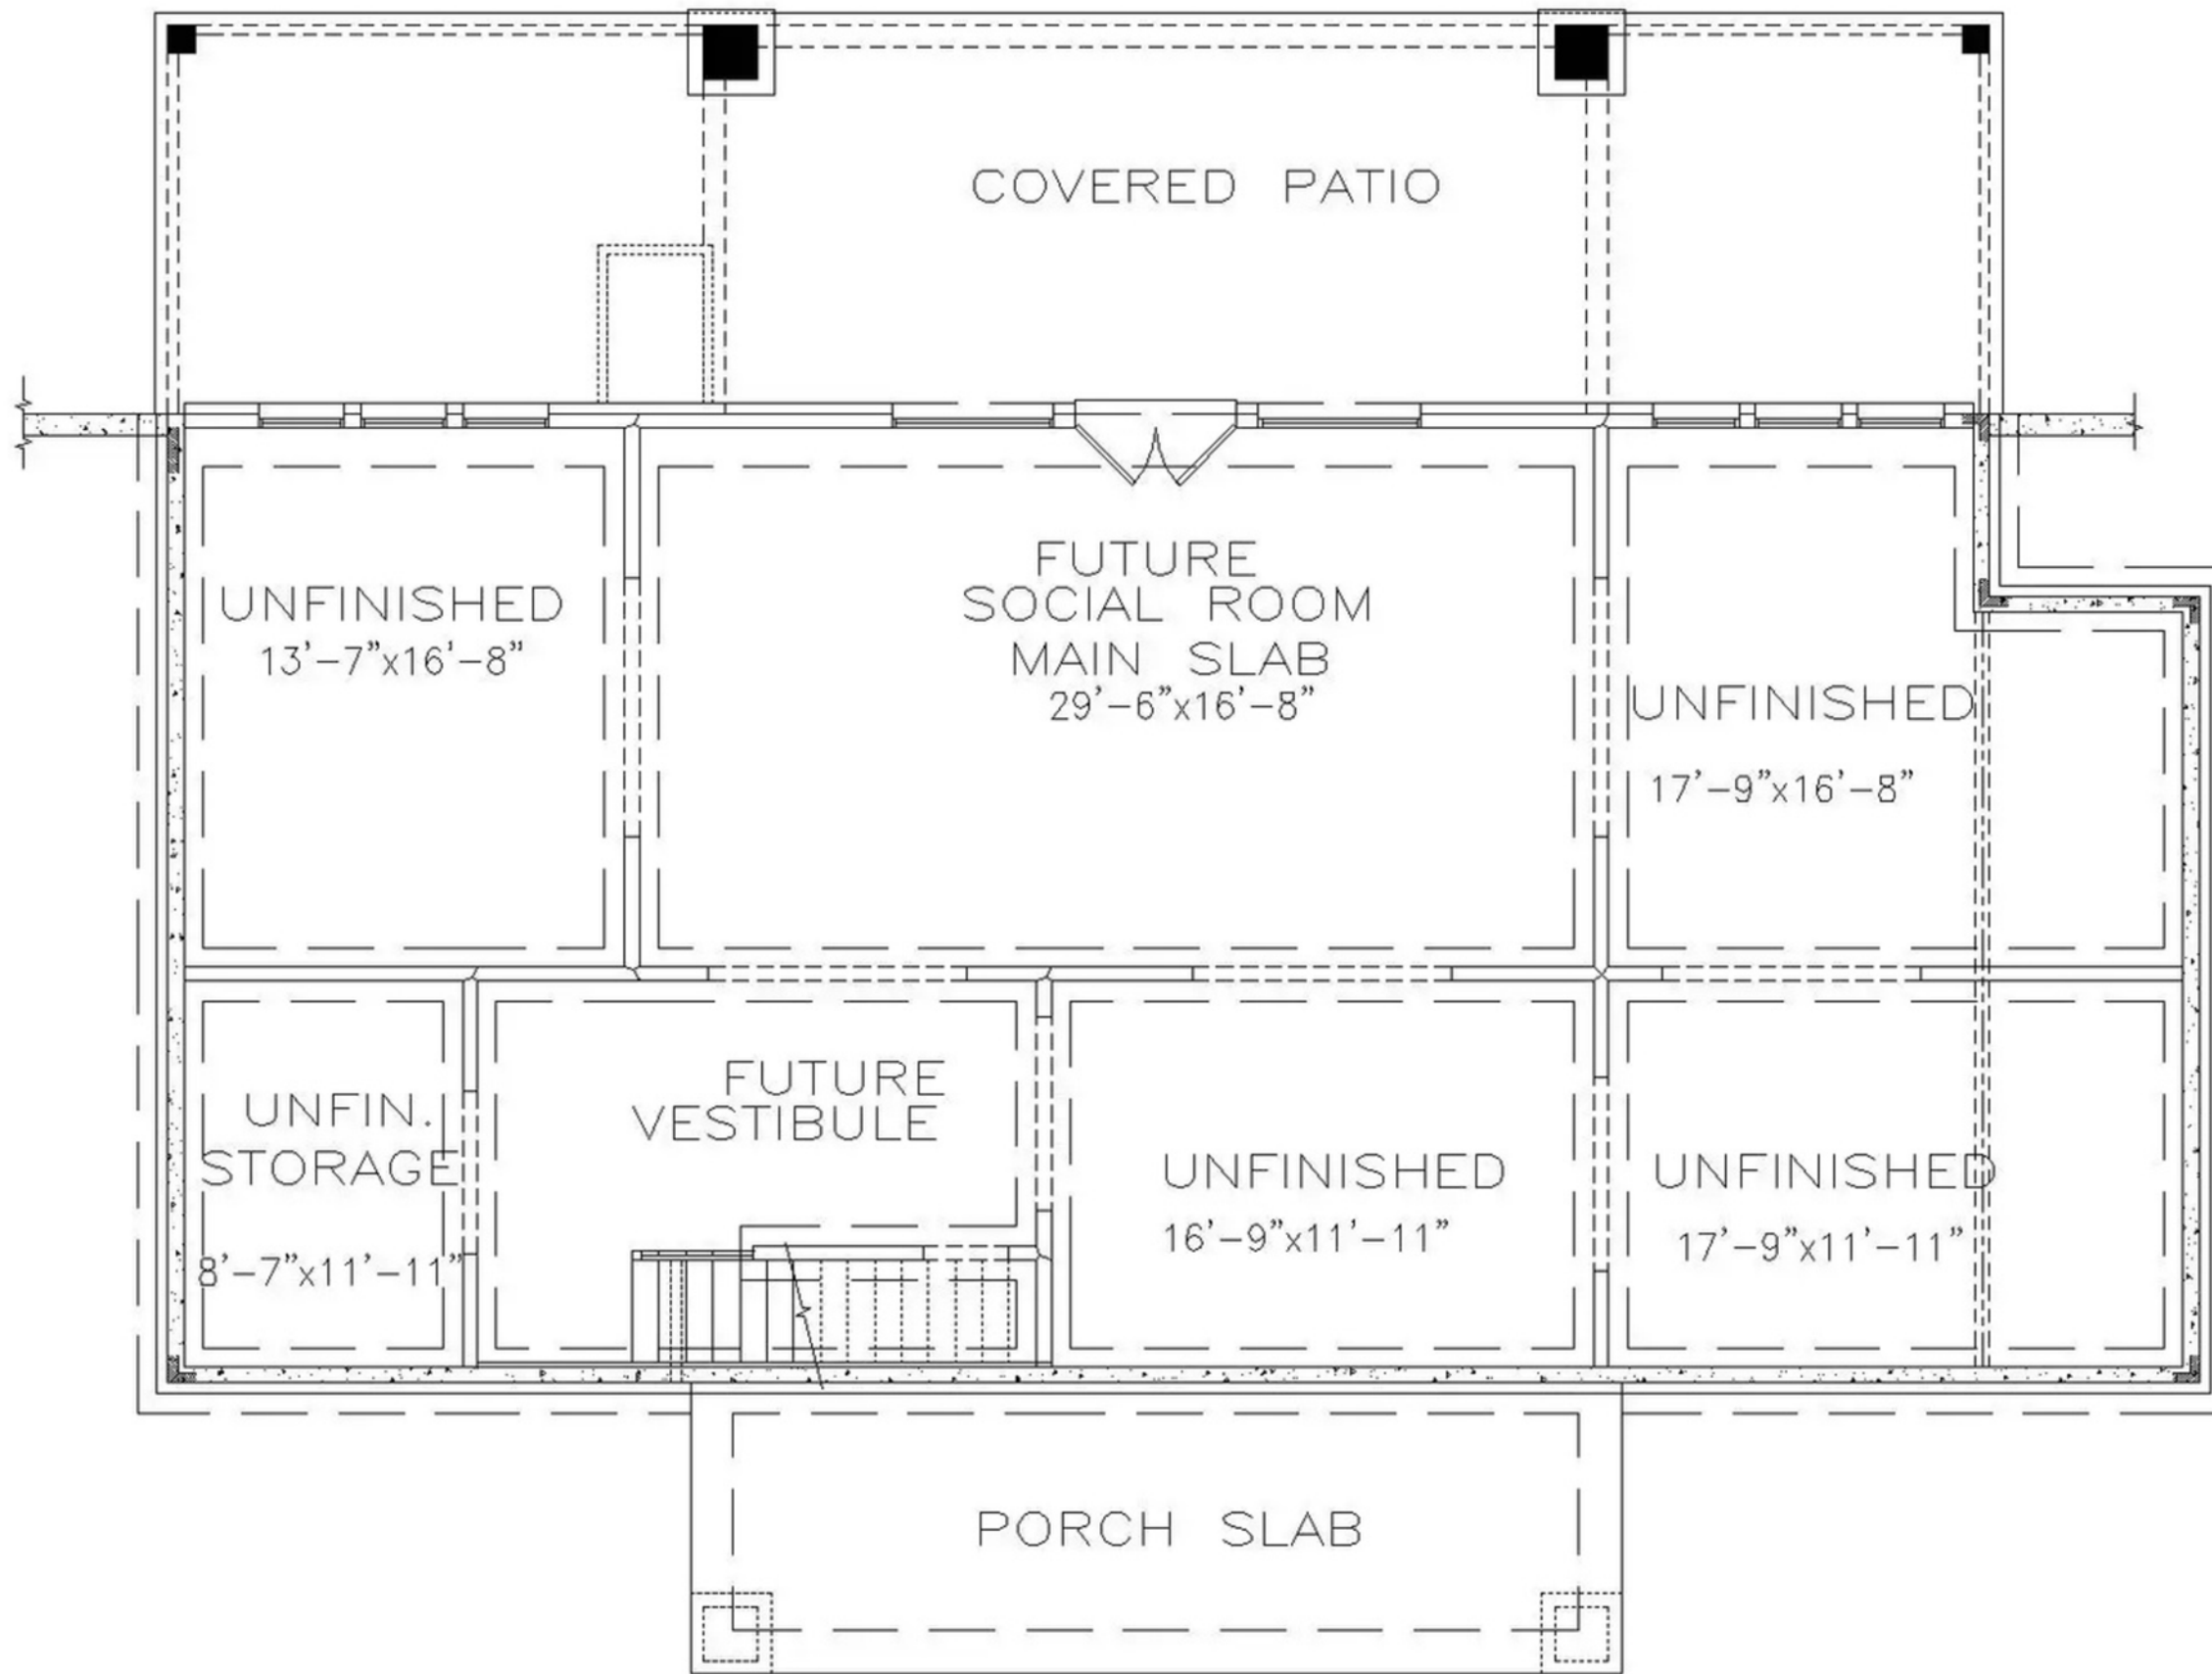

DETACHED CARPORT
 19'-6" X 19'-6"
 (INCLUDED WITH PURCHASE)

BATH #1
 9'-0" X 12'-0"

BASEMENT PLAN