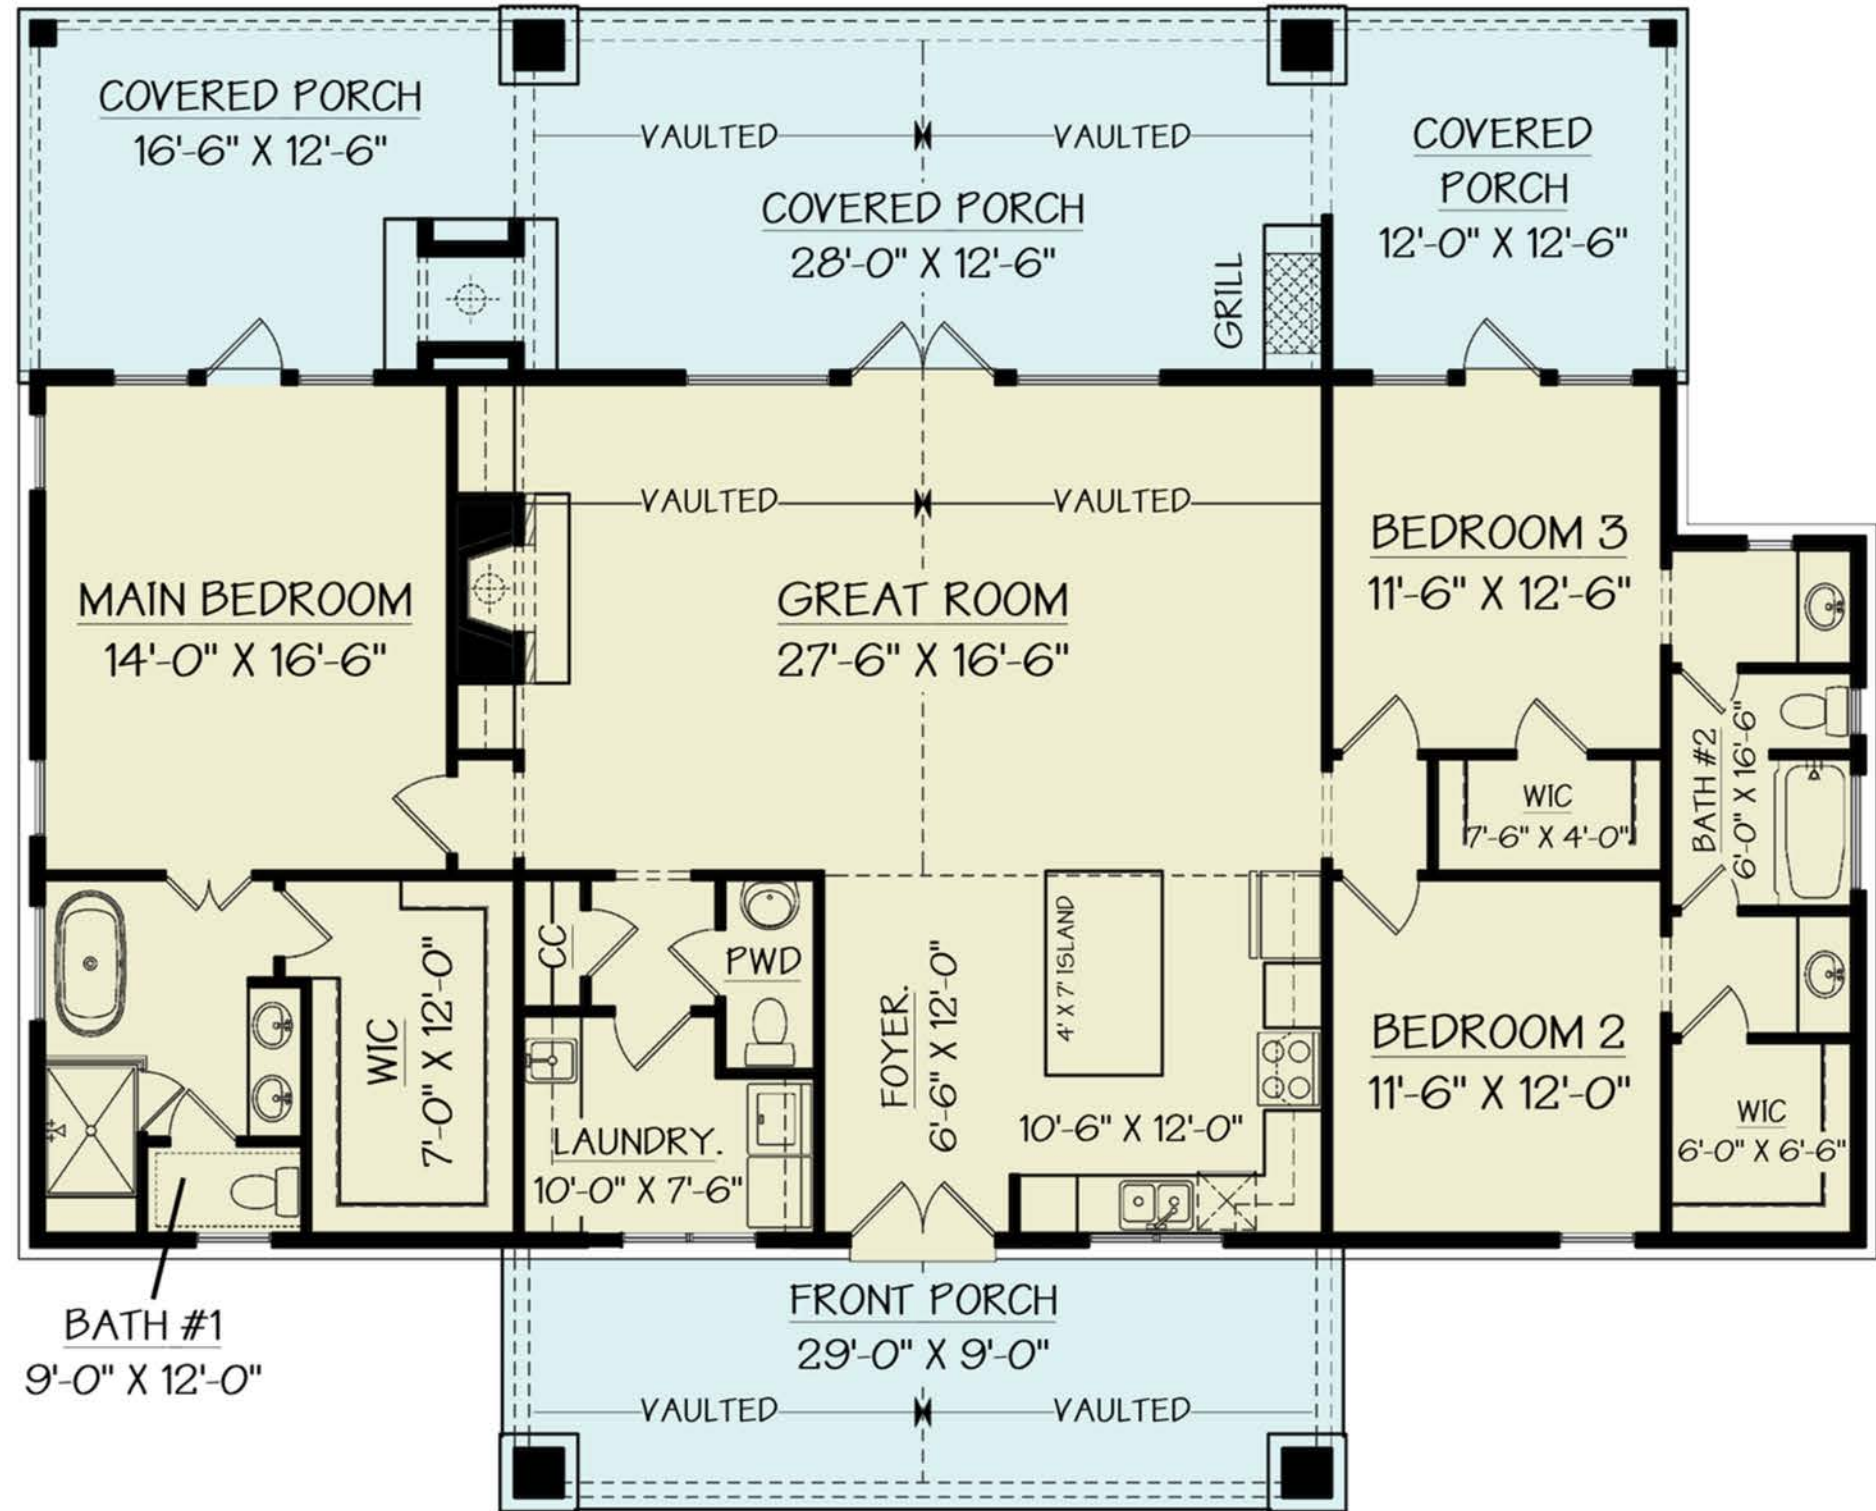

DETACHED CARPORT
 19'-6" X 19'-6"
 (INCLUDED WITH PURCHASE)

BATH #1
 9'-0" X 12'-0"

BASEMENT PLAN